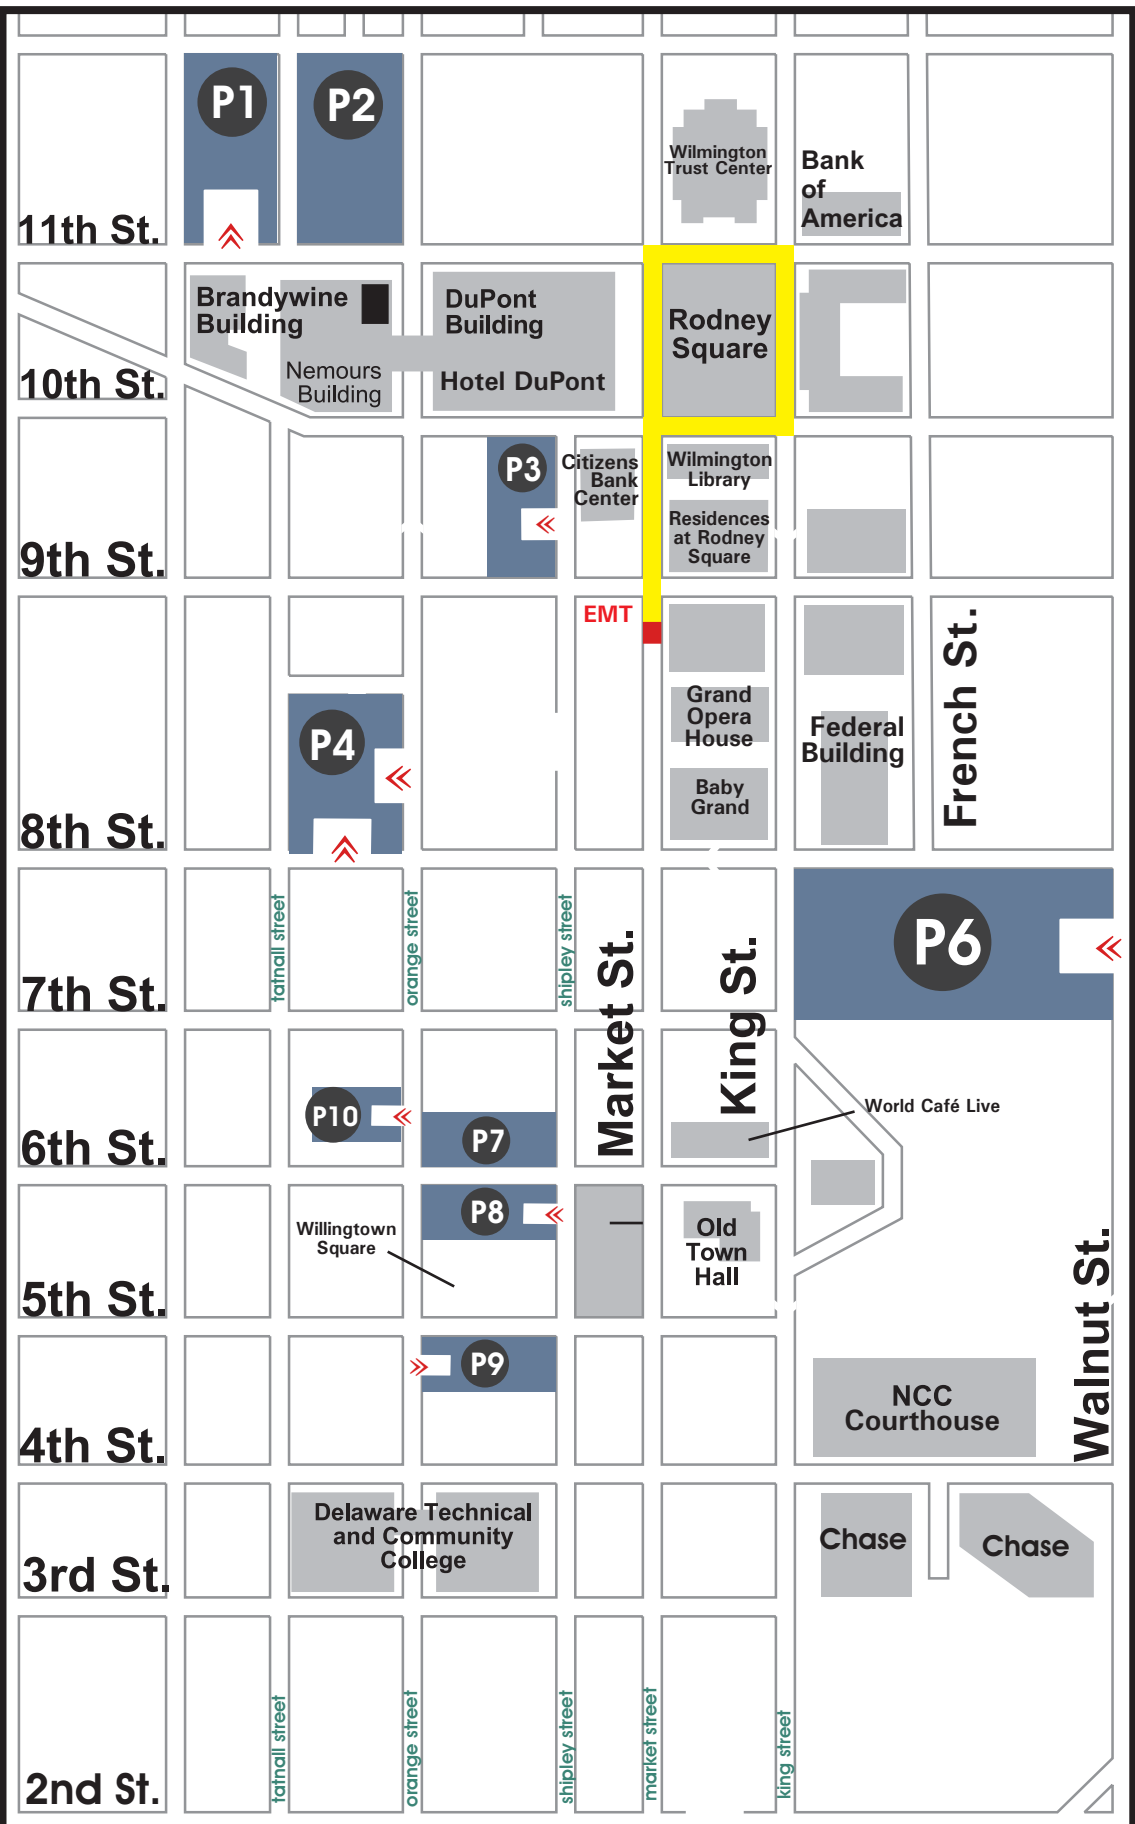

# DOWNTOWN FALL FEST PARKING MAP

- Parking Garage/Lot
  - Indicates Entrance
  - Time Trial Course
  - Start/Finish Line
- P1 City Center Garage**  
208 West 12<sup>th</sup> Street  
Entrance on 11th St.
  - P2 Community Services Garage**  
11th & Orange Streets;  
Entrance on Orange Street
  - P3 HyPark Parking Garage**  
900 Block Shipleigh Street  
Entrance on Shipleigh Street
  - P4 Wilmington Parking Authority**  
8th & Orange Streets  
Entrances on Orange & on 8th St  
*Free on Saturday*
  - P6 Customs House Garage**  
*under the Doubletree Inn*  
8th & Walnut Streets  
Entrance on Walnut Street  
\$3
  - P7, P8 Colonial Parking**  
6th & Shipleigh Street  
2 lots – one above 6th  
and one below.  
Entrance on Shipleigh Street
  - P9 Colonial Parking**  
5th & Orange Street  
Entrance on Orange St
  - P10 Wilmington Parking Authority**  
6th & Orange Streets  
Entrance on Orange Street  
*Free on Saturday*

*All parking meters downtown are free after 5PM on weekdays and all weekends.*